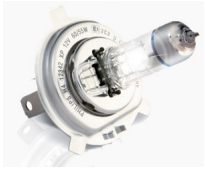

Automotive lamps 12-24v

[Download Amolux catalogue for Europe.](#) 