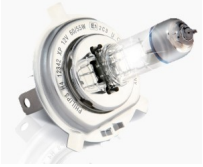

## Automotive lamps 12-24v

[Download Amolux catalogue for Europe.](#) 