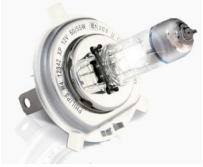

Automotive lamps 12-24v

[Download Amolux catalogue for Europe.](#) 